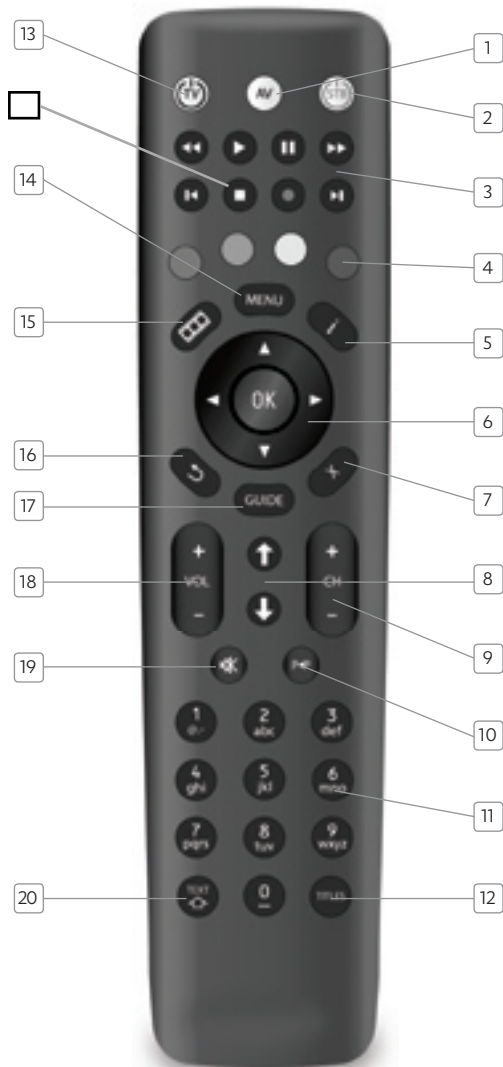

CONTENTS

Remote control layout	4
Inserting batteries	5
Operation and TV control setup (Brand Search)	6
TV control setup (Auto Search)	7
Shift TV functionality, Key fixing, Removing TV functionality	8
Brand code tables	9

REMOTE CONTROL LAYOUT

- 1 TV AV Source Select button
- 2 STB Standby button
- 3 STB PVR Transport buttons
- 4 Colour Navigation buttons
- 5 Information button
- 6 Navigation and OK buttons
- 7 Exit button
- 8 Page Up and Page Down buttons
- 9 Channel Up and Channel Down buttons
- 10 Previous Channel Select button
- 11 Channel Select buttons and text entry
- 12 Subtitles button
- 13 TV Standby button
- 14 STB Menu button
- 15 PVR button
- 16 Back button
- 17 Electronic Program Guide button
- 18 Volume Up and Down buttons
- 19 Mute button
- 20 Teletext button (press and release) and TV SHIFT function (press and hold)
- 21 Stop button